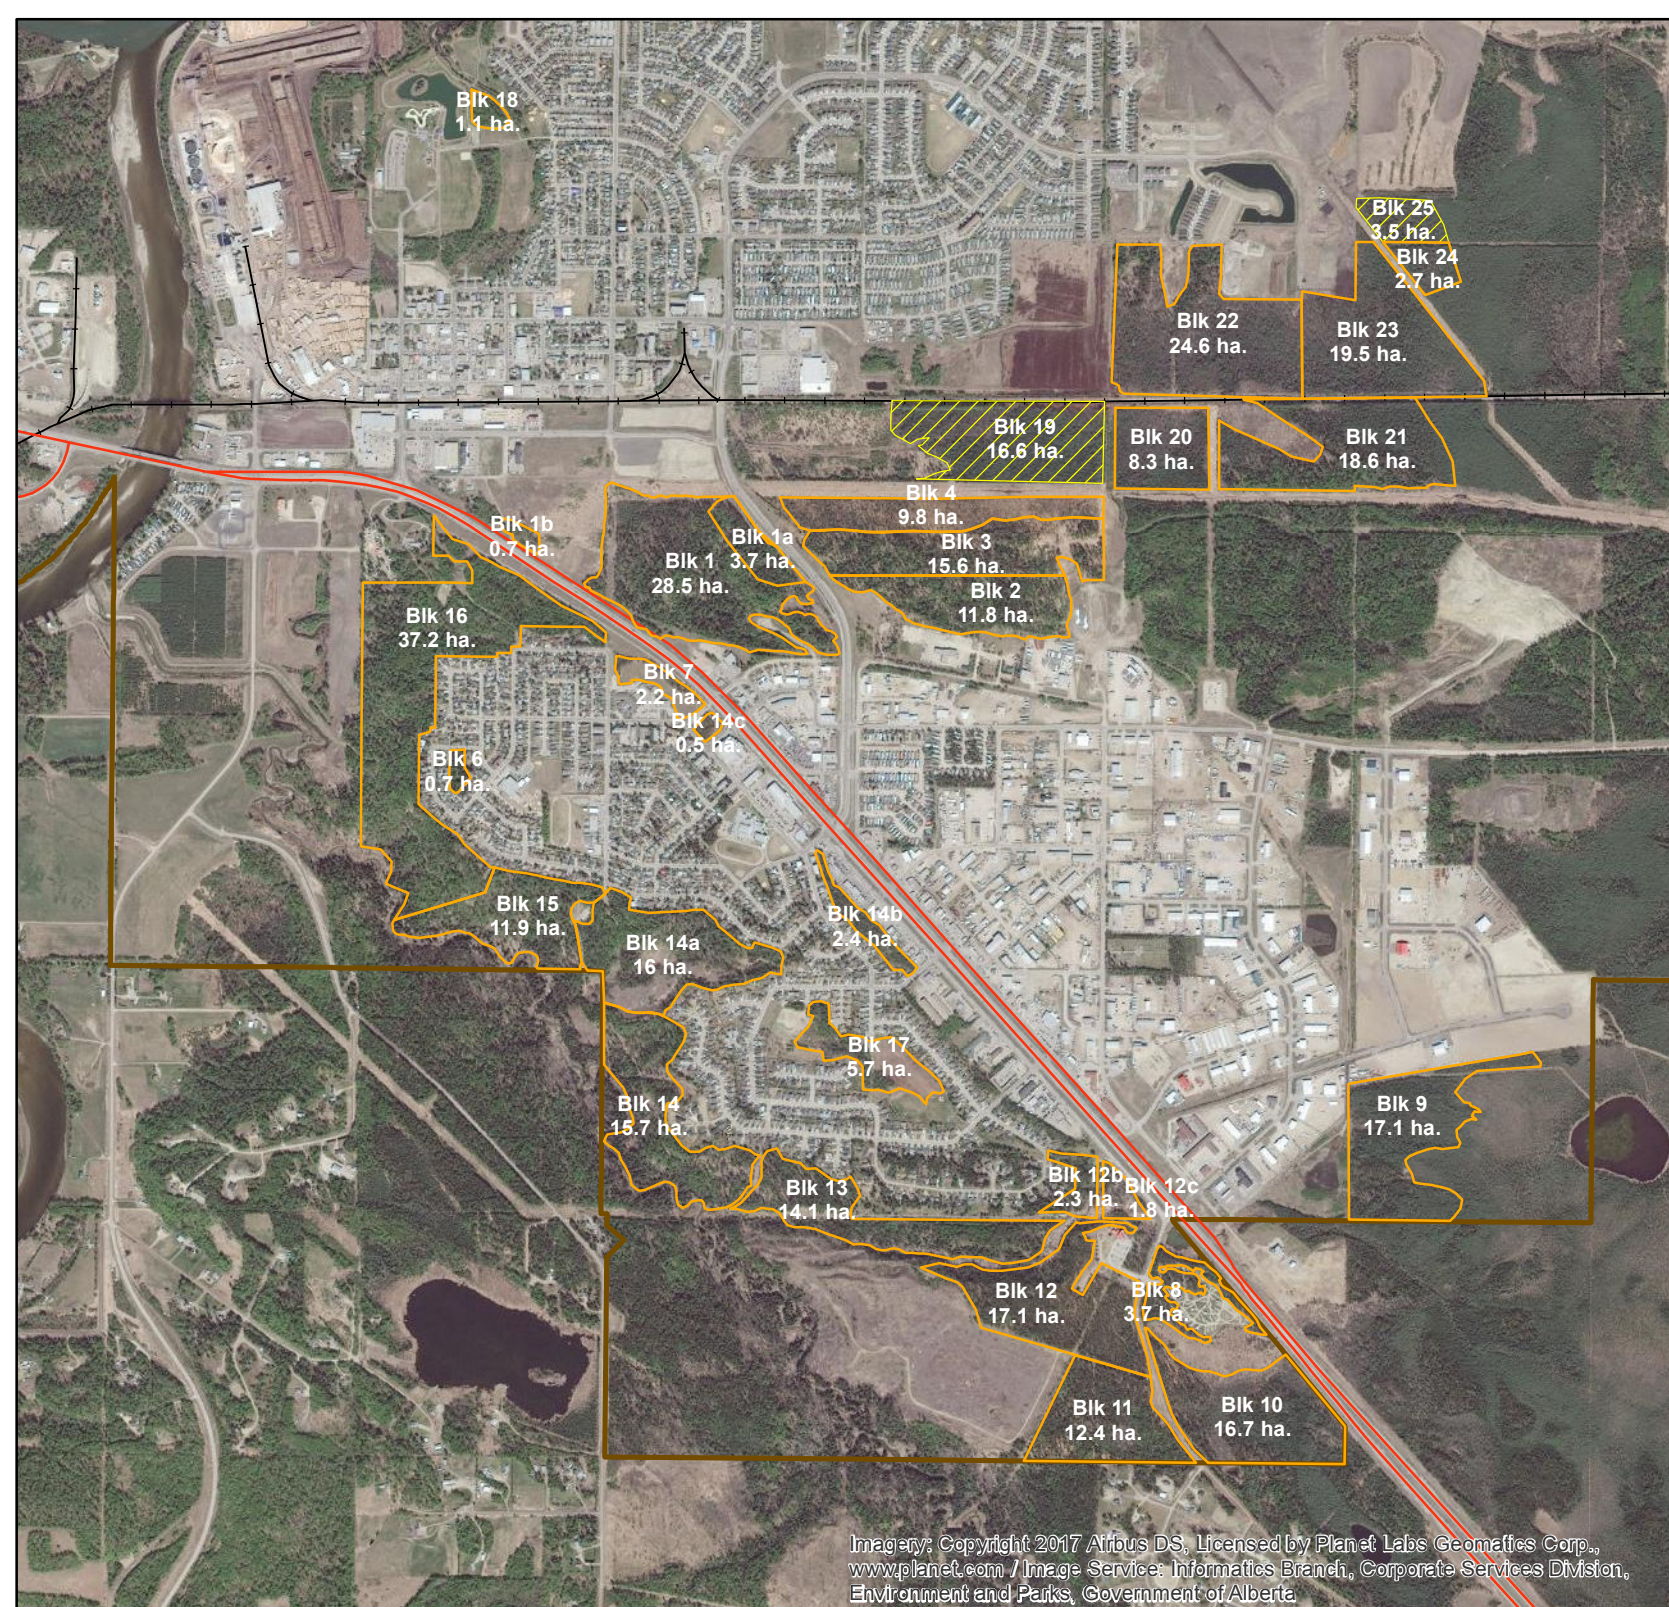

Imagery: Copyright 2017 Airbus DS. Licensed by Planet Labs Geomatics Corp.,
www.planet.com / Image Service: Informatics Branch, Corporate Services Division,
Environment and Parks, Government of Alberta