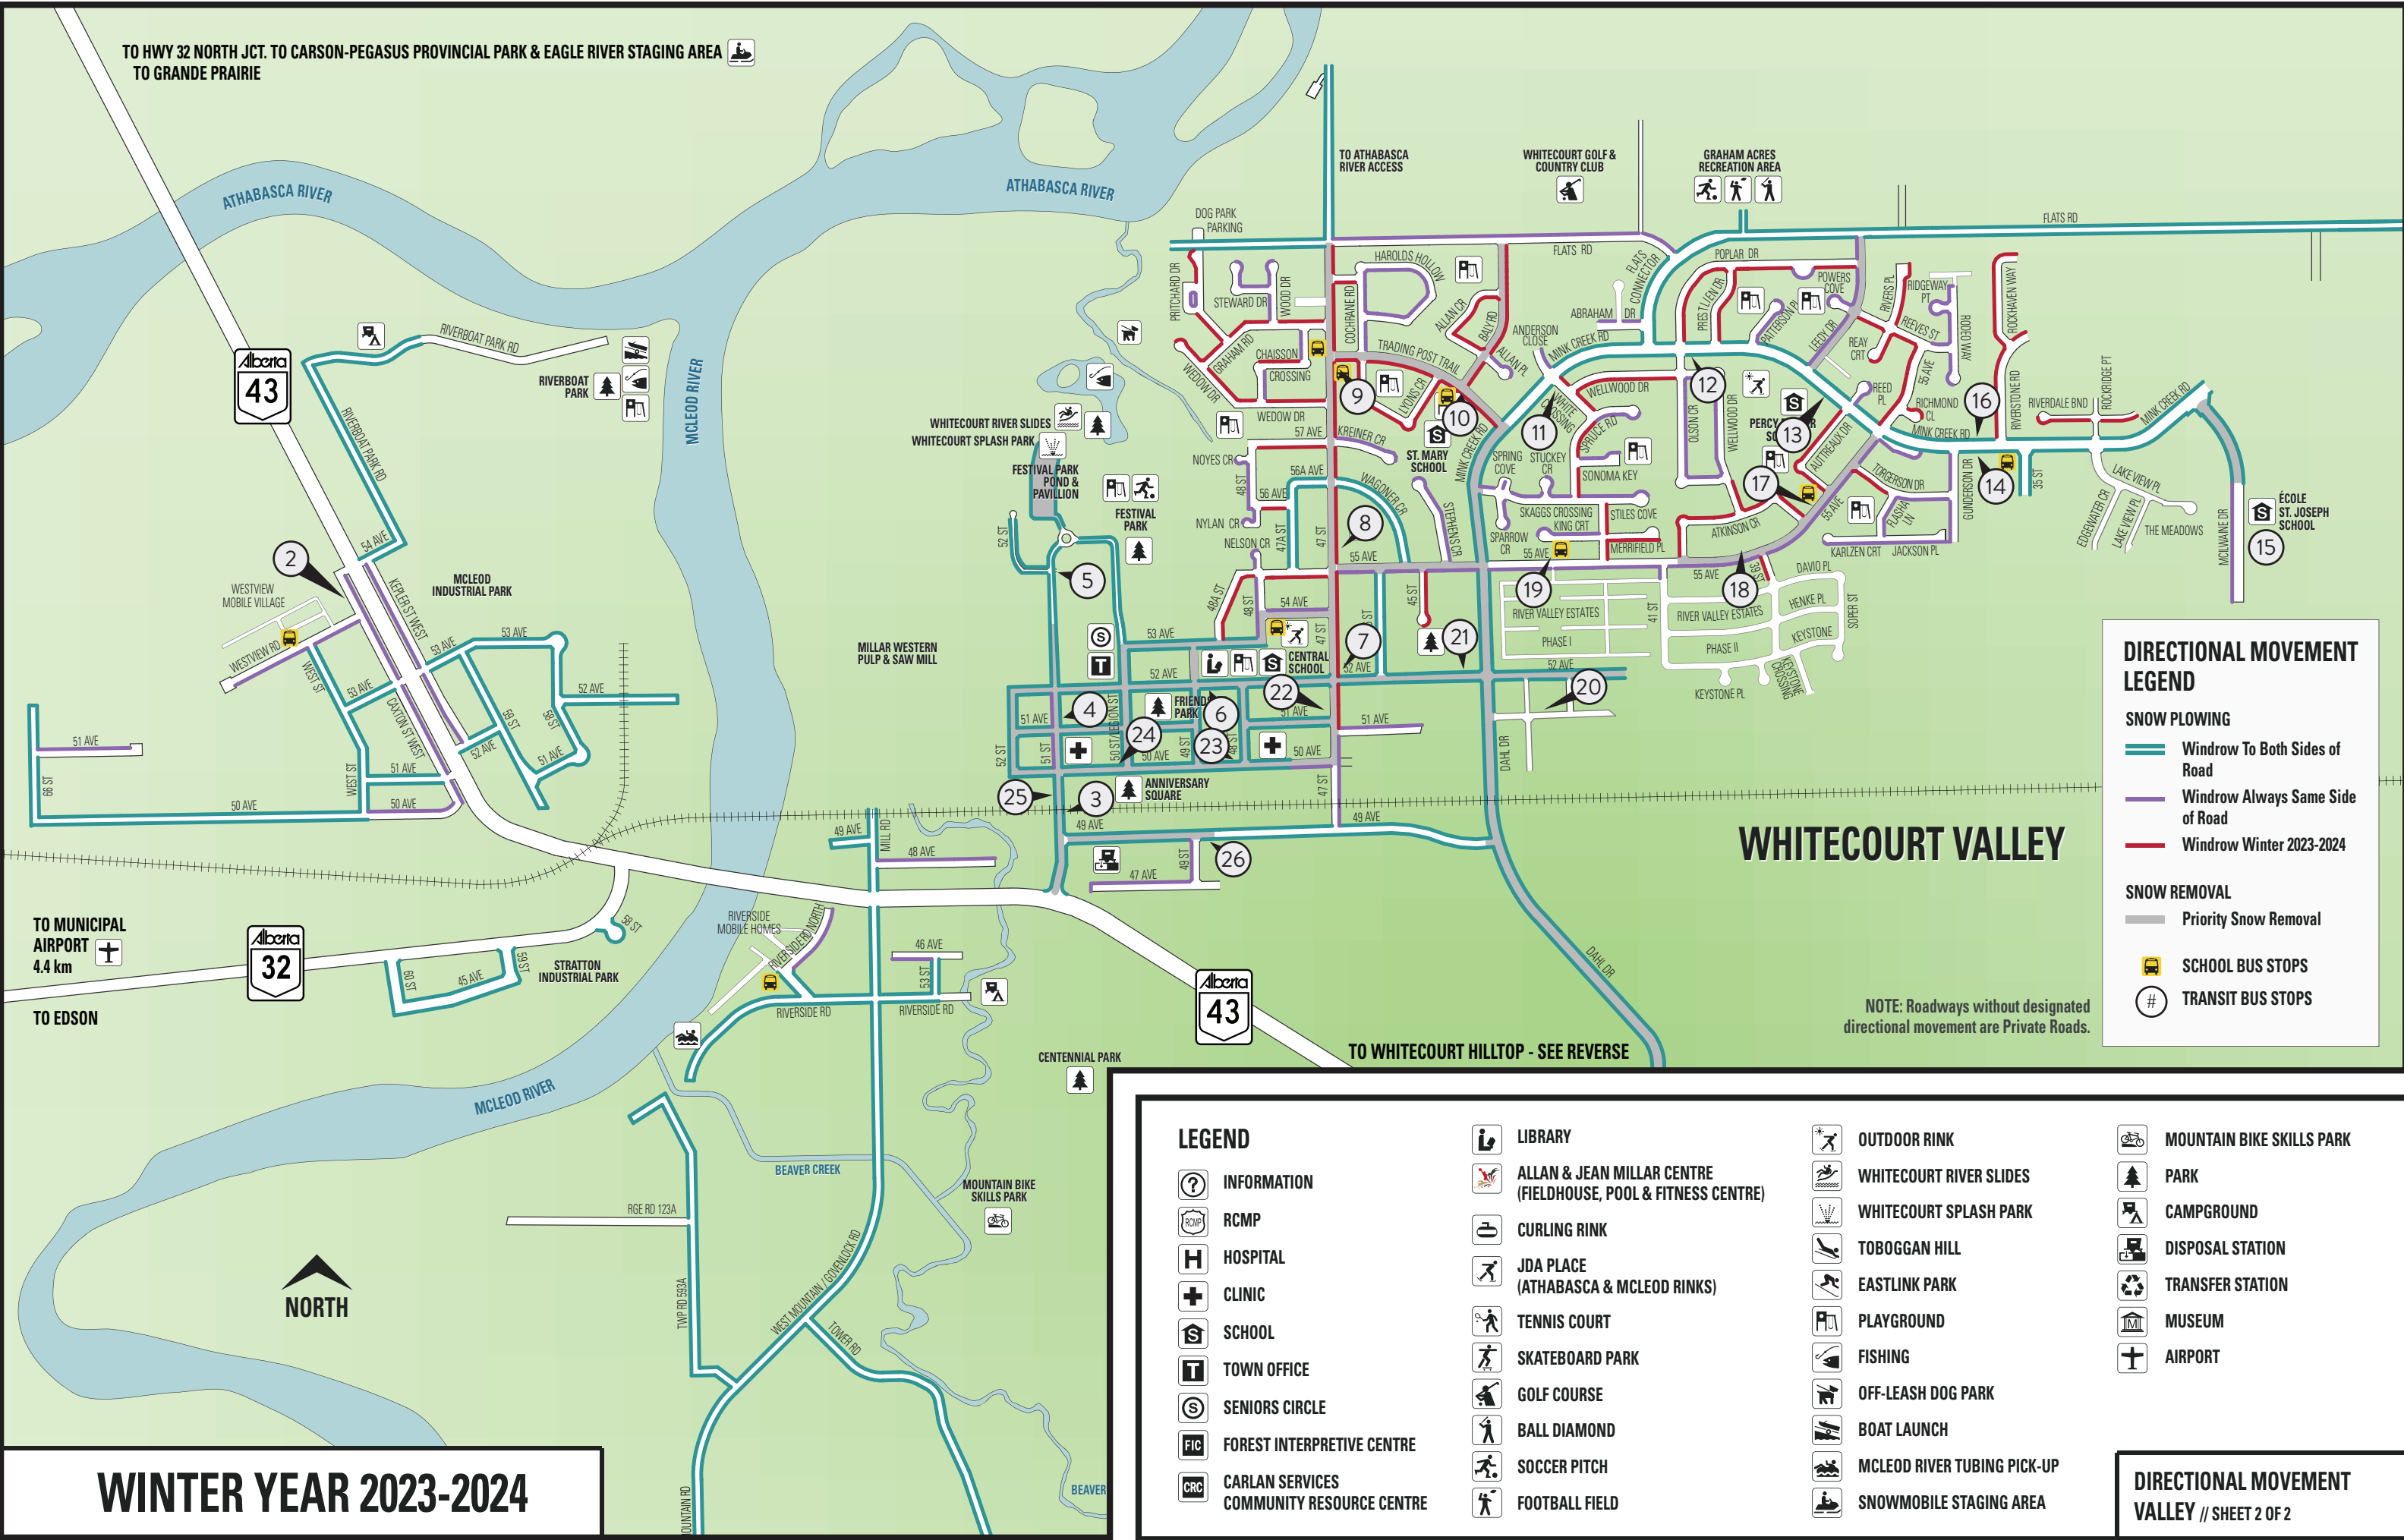

SNOW & ICE CONTROL POLICY DIRECTIONAL MOVEMENT

WINTER YEAR 2023-2024

DIRECTIONAL MOVEMENT LEGEND

SNOW PLOWING

- Windrow To Both Sides of Road
- Windrow Always Same Side of Road
- Windrow Winter 2023-2024

SNOW REMOVAL

- Priority Snow Removal
- SCHOOL BUS STOPS
- # TRANSIT BUS STOPS

NOTE: Roadways without designated directional movement are Private Roads.

TO HWY 32 NORTH JCT. TO CARSON-PEGASUS PROVINCIAL PARK & EAGLE RIVER STAGING AREA
TO GRANDE PRAIRIE

DIRECTIONAL MOVEMENT LEGEND

- SNOW PLOWING**
- Windrow To Both Sides of Road
 - Windrow Always Same Side of Road
 - Windrow Winter 2023-2024

- SNOW REMOVAL**
- Priority Snow Removal
 - SCHOOL BUS STOPS
 - TRANSIT BUS STOPS

NOTE: Roadways without designated directional movement are Private Roads.

WHITECOURT VALLEY

LEGEND

- | | | | |
|-------------------------------------------|----------------------------------------------------------------|-----------------------------|---------------------------|
| INFORMATION | LIBRARY | OUTDOOR RINK | MOUNTAIN BIKE SKILLS PARK |
| RCMP | ALLAN & JEAN MILLAR CENTRE (FIELDHOUSE, POOL & FITNESS CENTRE) | WHITECOURT RIVER SLIDES | PARK |
| HOSPITAL | CURLING RINK | WHITECOURT SPLASH PARK | CAMPGROUND |
| CLINIC | JDA PLACE (ATHABASCA & MCLEOD RINKS) | TOBOGGAN HILL | DISPOSAL STATION |
| SCHOOL | TENNIS COURT | EASTLINK PARK | TRANSFER STATION |
| TOWN OFFICE | SKATEBOARD PARK | PLAYGROUND | MUSEUM |
| SENIORS CIRCLE | GOLF COURSE | FISHING | AIRPORT |
| FOREST INTERPRETIVE CENTRE | BALL DIAMOND | OFF-LEASH DOG PARK | |
| CARLAN SERVICES COMMUNITY RESOURCE CENTRE | SOCCER PITCH | BOAT LAUNCH | |
| | FOOTBALL FIELD | MCLEOD RIVER TUBING PICK-UP | |
| | | SNOWMOBILE STAGING AREA | |