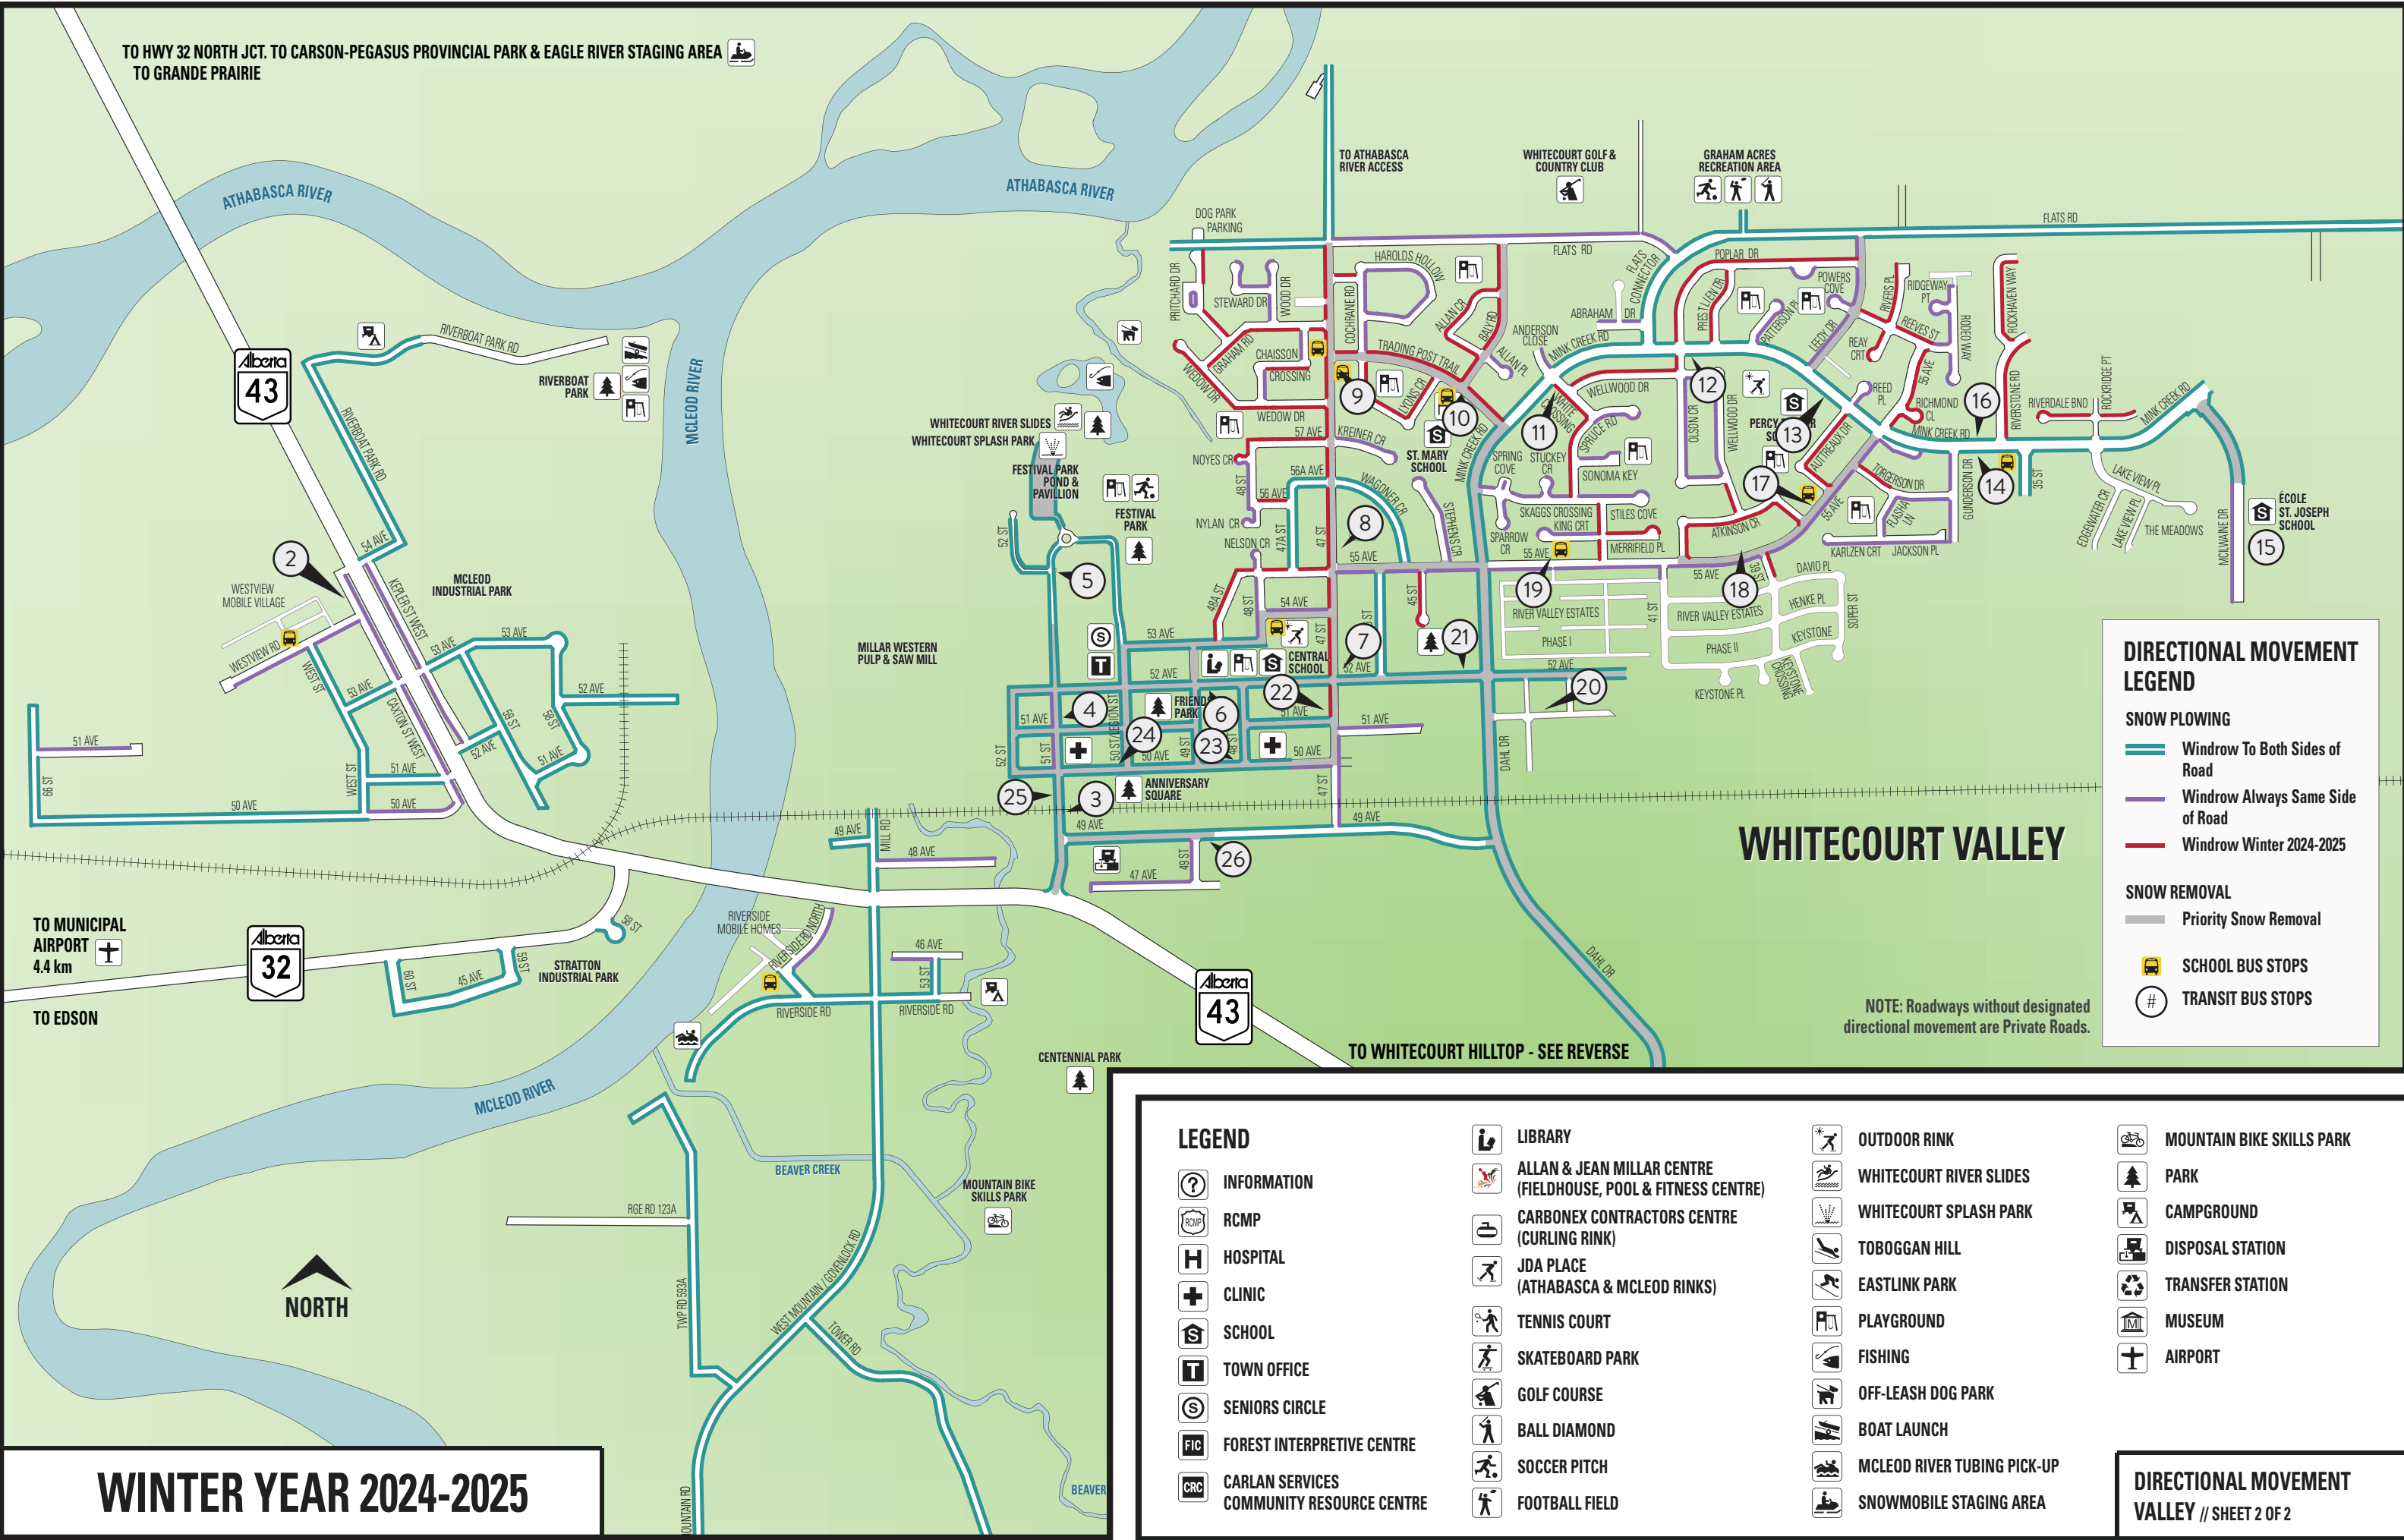

DIRECTIONAL MOVEMENT LEGEND

SNOW PLOWING

- Windrow To Both Sides of Road
- Windrow Always Same Side of Road
- Windrow Winter 2024-2025

SNOW REMOVAL

- Priority Snow Removal
- SCHOOL BUS STOPS
- TRANSIT BUS STOPS

NOTE: Roadways without designated directional movement are Private Roads.

Whitecourt

SNOW & ICE CONTROL POLICY

DIRECTIONAL MOVEMENT

WINTER YEAR 2024-2025

TO HWY 32 NORTH JCT. TO CARSON-PEGASUS PROVINCIAL PARK & EAGLE RIVER STAGING AREA
TO GRANDE PRAIRIE

DIRECTIONAL MOVEMENT LEGEND

- SNOW PLOWING**
- Windrow To Both Sides of Road
 - Windrow Always Same Side of Road
 - Windrow Winter 2024-2025

- SNOW REMOVAL**
- Priority Snow Removal
 - SCHOOL BUS STOPS
 - TRANSIT BUS STOPS

NOTE: Roadways without designated directional movement are Private Roads.

WHITECOURT VALLEY

LEGEND

- | | | | |
|---|--|-----------------------------|---------------------------|
| INFORMATION | LIBRARY | OUTDOOR RINK | MOUNTAIN BIKE SKILLS PARK |
| RCMP | ALLAN & JEAN MILLAR CENTRE (FIELDHOUSE, POOL & FITNESS CENTRE) | WHITECOURT RIVER SLIDES | PARK |
| HOSPITAL | CARBONEX CONTRACTORS CENTRE (CURLING RINK) | WHITECOURT SPLASH PARK | CAMPGROUND |
| CLINIC | JDA PLACE (ATHABASCA & MCLEOD RINKS) | TOBOGGAN HILL | DISPOSAL STATION |
| SCHOOL | TENNIS COURT | EASTLINK PARK | TRANSFER STATION |
| TOWN OFFICE | SKATEBOARD PARK | PLAYGROUND | MUSEUM |
| SENIORS CIRCLE | GOLF COURSE | FISHING | AIRPORT |
| FOREST INTERPRETIVE CENTRE | BALL DIAMOND | OFF-LEASH DOG PARK | |
| CARLAN SERVICES COMMUNITY RESOURCE CENTRE | SOCCER PITCH | BOAT LAUNCH | |
| | FOOTBALL FIELD | MCLEOD RIVER TUBING PICK-UP | |
| | | SNOWMOBILE STAGING AREA | |